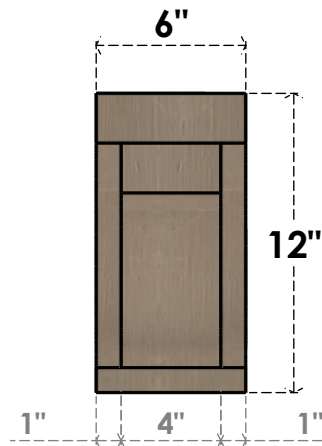

ITEM NUMBER: CORU06X36X12RIVRCPR

6"W X 36"D X 12"H SERIES 3 THIN RIVERA ROUGH CEDAR TIMBERTHANE FAUX WOOD CORBEL, PRIMED

SIDE PROFILE

FRONT PROFILE

ISOMETRIC

EKENA MILLWORK
2300 WEST MAIN ST.
CLARKSVILLE, TX 75426
TOLL FREE: 866-607-0453
WWW.EKENAMILLWORK.COM

NOTES

1. INSTALLATION TO BE COMPLETED IN ACCORDANCE WITH MANUFACTURER'S SPECIFICATIONS.
2. DRAWING MAY NOT BE TO SCALE
3. THIS DRAWING IS INTENDED FOR DESIGN AND PLANNING PURPOSES ONLY.
4. ALL INFORMATION CONTAINED HEREIN WAS CURRENT AT THE TIME OF DEVELOPMENT BUT MUST BE REVIEWED AND APPROVED BY THE PRODUCT MANUFACTURER TO BE CONSIDERED ACCURATE.
5. TIMBERTHANE ARCHITECTURAL PRODUCTS ARE MADE FROM HIGH DENSITY URETHANE AND COME FACTORY PRIMED