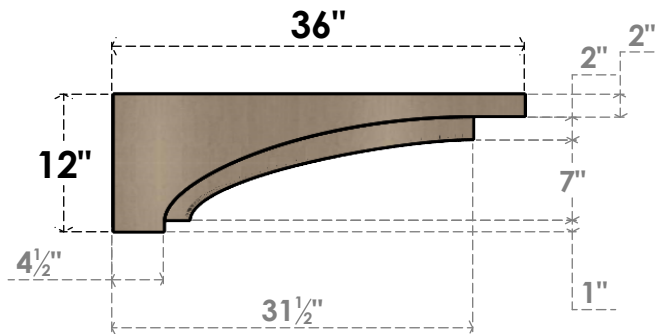

ITEM NUMBER: CORU06X36X12RIVRCPR

6"W X 36"D X 12"H SERIES 3 THIN RIVERA ROUGH CEDAR TIMBERTHANE FAUX WOOD CORBEL, PRIMED

SIDE PROFILE

FRONT PROFILE

ISOMETRIC

EKENA MILLWORK
2300 WEST MAIN ST.
CLARKSVILLE, TX 75426
TOLL FREE: 866-607-0453
WWW.EKENAMILLWORK.COM

NOTES

1. INSTALLATION TO BE COMPLETED IN ACCORDANCE WITH MANUFACTURER'S SPECIFICATIONS.
2. DRAWING MAY NOT BE TO SCALE
3. THIS DRAWING IS INTENDED FOR DESIGN AND PLANNING PURPOSES ONLY.
4. ALL INFORMATION CONTAINED HEREIN WAS CURRENT AT THE TIME OF DEVELOPMENT BUT MUST BE REVIEWED AND APPROVED BY THE PRODUCT MANUFACTURER TO BE CONSIDERED ACCURATE.
5. TIMBERTHANE ARCHITECTURAL PRODUCTS ARE MADE FROM HIGH DENSITY URETHANE AND COME FACTORY PRIMED