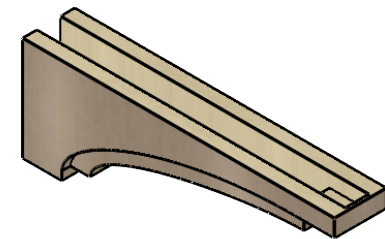

ITEM NUMBER: CORU06X36X12RIVRCPR

6"W X 36"D X 12"H SERIES 3 THIN RIVERA ROUGH CEDAR TIMBERTHANE FAUX WOOD CORBEL, PRIMED

SIDE PROFILE

FRONT PROFILE

ISOMETRIC

EKENA MILLWORK
2300 WEST MAIN ST.
CLARKSVILLE, TX 75426
TOLL FREE: 866-607-0453
WWW.EKENAMILLWORK.COM